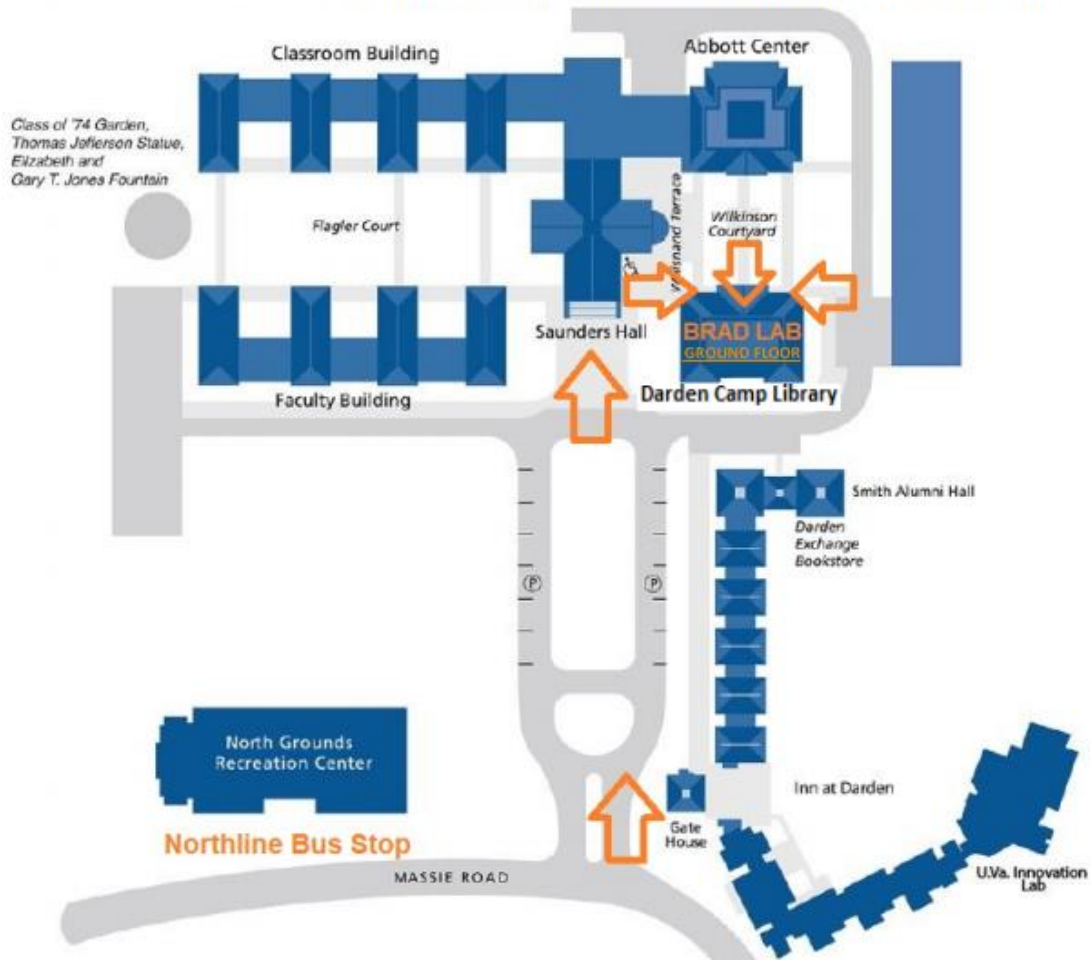

The Darden Grounds **BRAD Lab is on the Ground Floor of the Darden Camp Library**

Head to the stairs that go up Saunders Hall but do not take them, instead, veer to the right and take a right in the small corridor under the building. The BRAD lab entrance will be just a few feet ahead on your right.