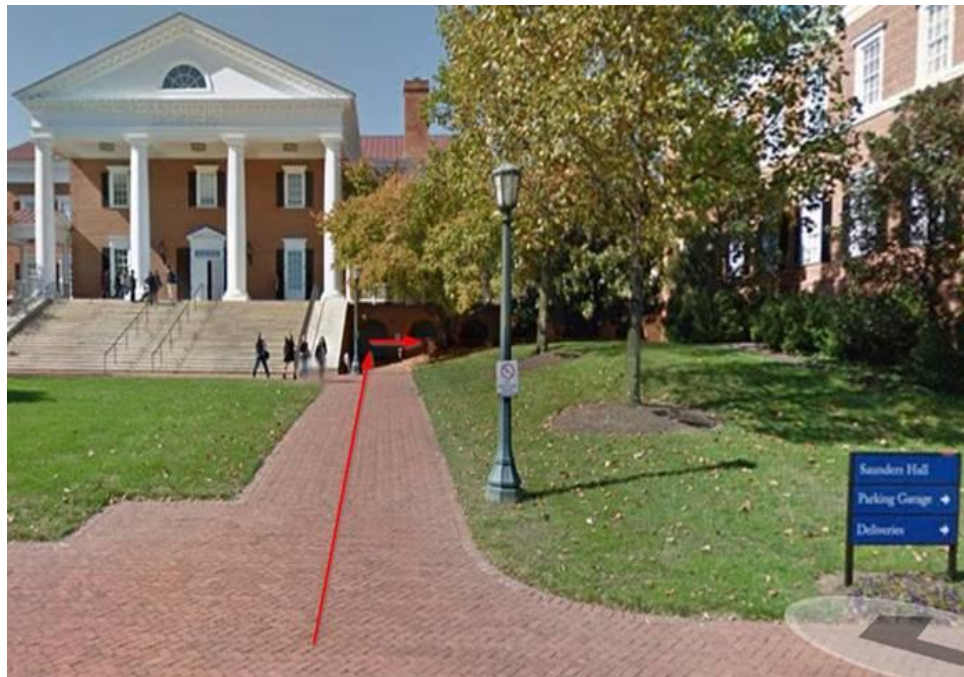

The Darden Grounds **BRAD Lab is on the Ground Floor of the Darden Camp Library**

Head to the stairs that go up Saunders Hall but do not take them, instead, veer to the right and take a right in the small corridor under the building. The BRAD lab entrance will be just a few feet ahead on your right.