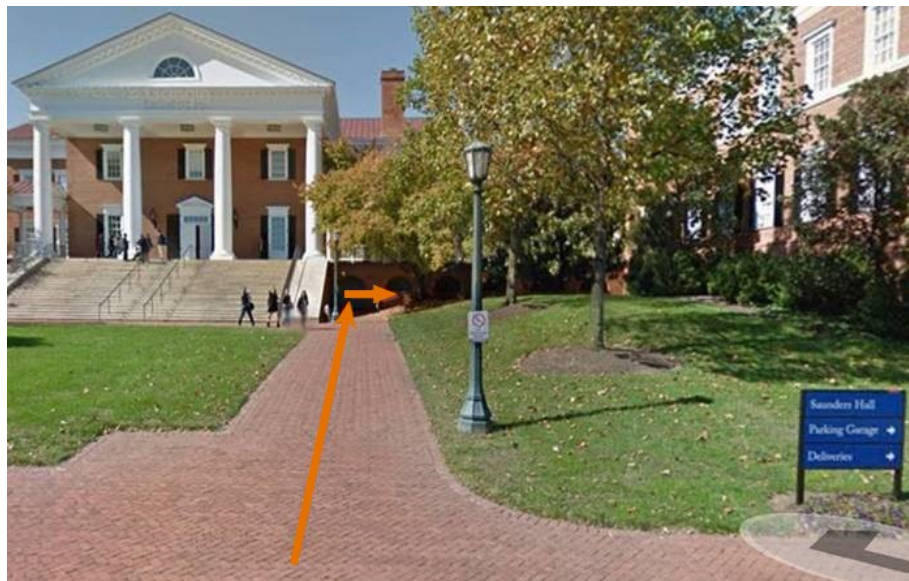

Darden Grounds

BRAD Lab is on the Ground Floor of the Darden Camp Library

- Head to the stairs that go up to Saunders Hall but do not take them, instead, veer to the right and take a right in the small corridor under the building. The BRAD Lab entrance will be just a few feet ahead on your right
- There is one UTS bus route that comes to the Darden School, the Gold Line. Please check their updated availability and schedule (Academic Route) via this link: