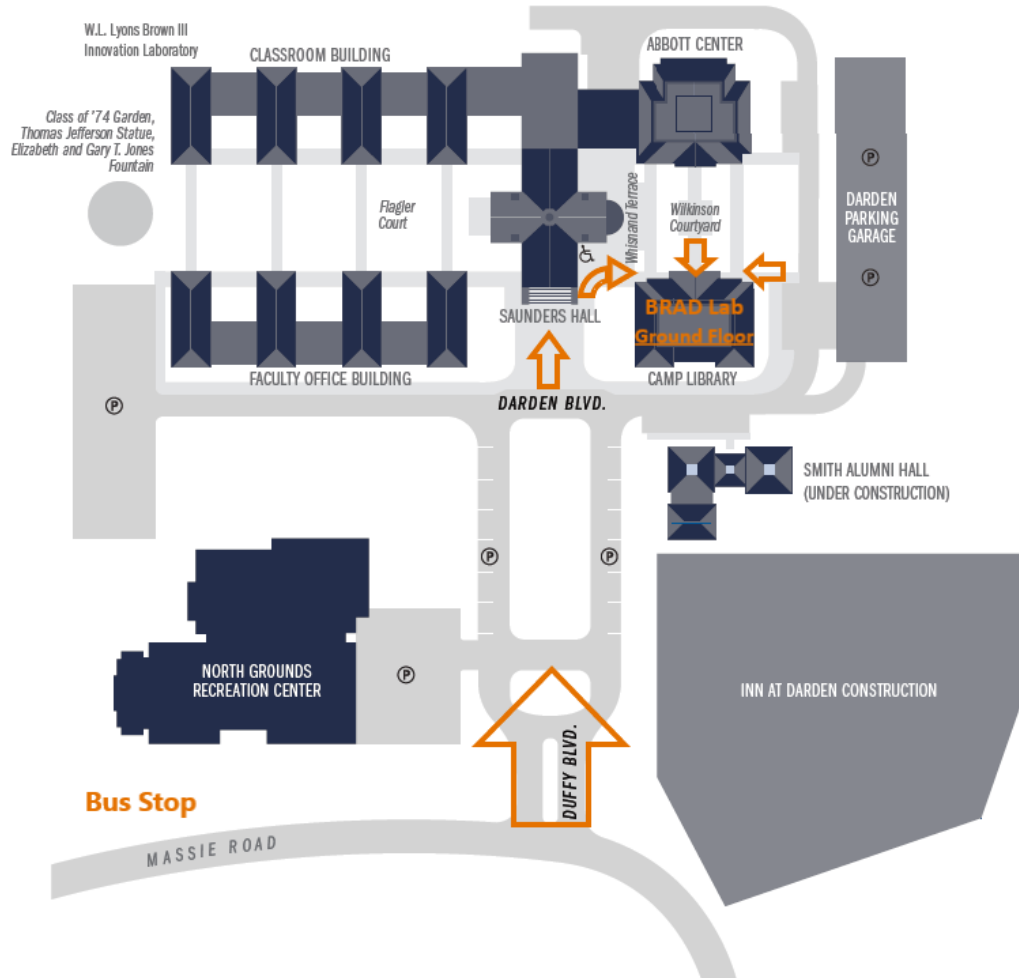

Darden Grounds

BRAD Lab is on the Ground Floor of the Darden Camp Library

- Head to the stairs that go up to Saunders Hall but do not take them, instead, veer to the right and take a right in the small corridor under the building. The BRAD Lab entrance will be just a few feet ahead on your right
- There is one UTS bus route that comes to the Darden School, the Gold Line. Please check their updated availability and schedule (Academic Route) via this link:

<https://parking.virginia.edu/university-transit-service-0>