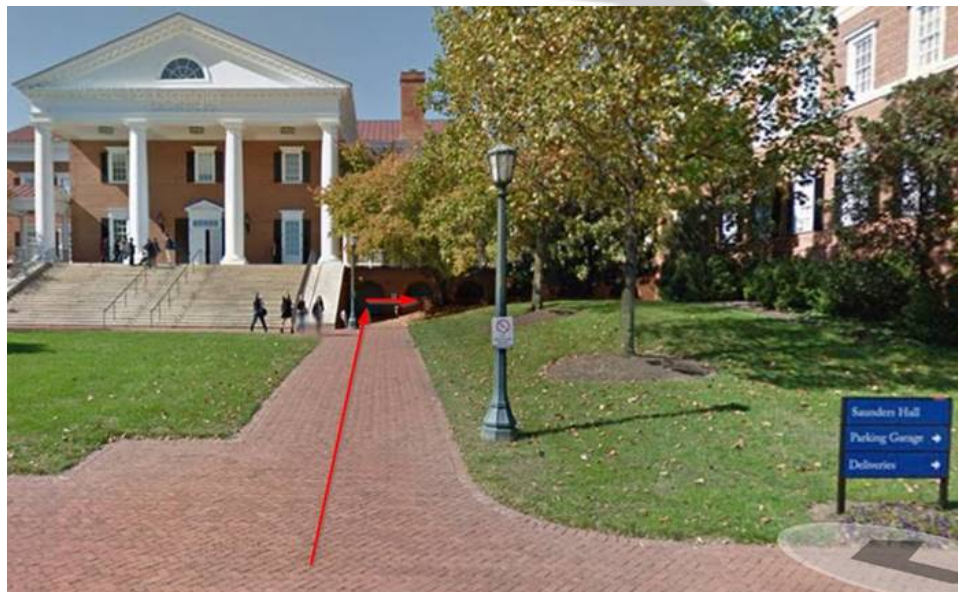

**The Darden Grounds**    **BRAD Lab is on the Ground Floor of the Darden Camp Library**

- Head to the stairs that go up to Saunders Hall but do not take them, instead, veer to the right and take a right in the small corridor under the building. The BRAD Lab entrance will be just a few feet ahead on your right
- There are two UTS bus routes to the Darden School, the Green Line and the Gold Line. Please check their updated availability and schedule (Academic Route) via this link: <https://parking.virginia.edu/university-transit-service>