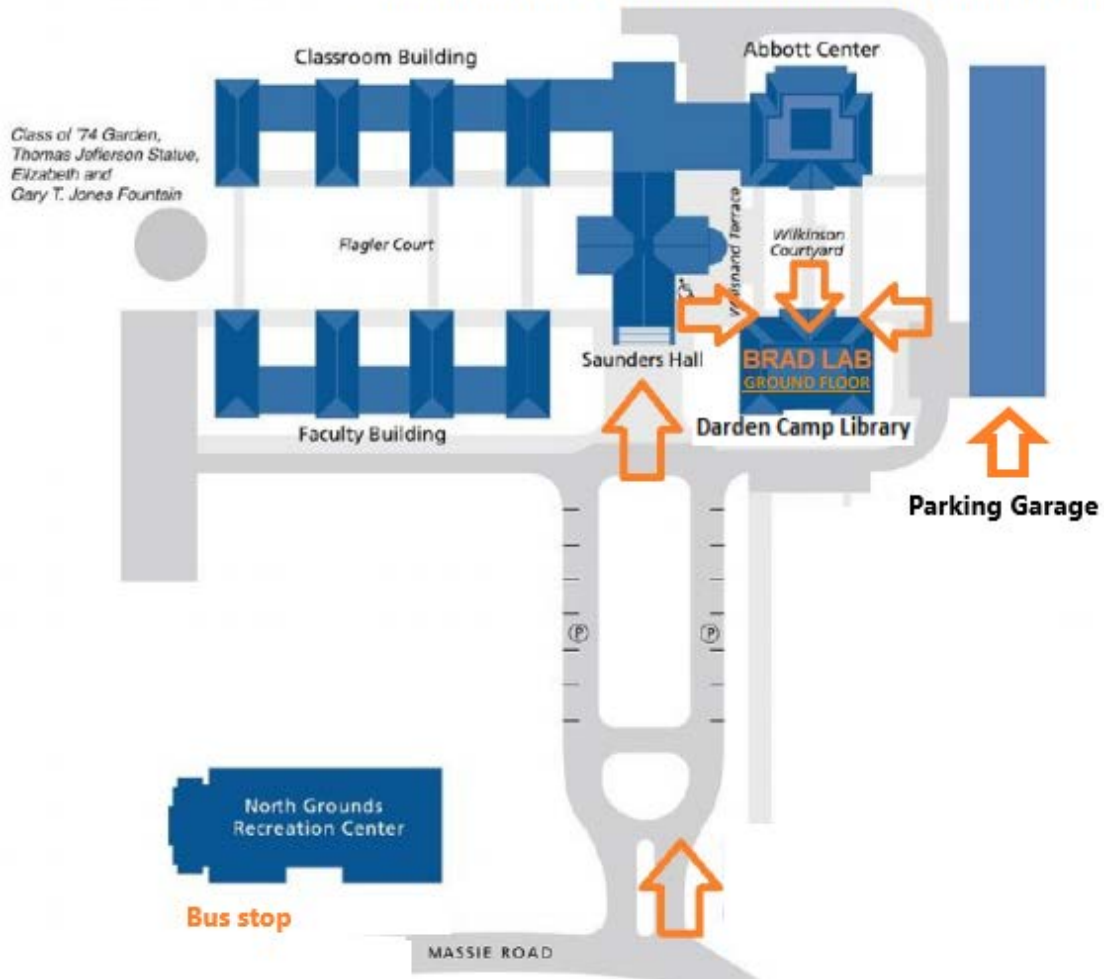

**The Darden Grounds**    **BRAD Lab is on the Ground Floor of the Darden Camp Library**

- Head to the stairs that go up to Saunders Hall but do not take them, instead, veer to the right and take a right in the small corridor under the building. The BRAD Lab entrance will be just a few feet ahead on your right
- There are two UTS bus routes to the Darden School, the Green Line and the Gold Line. Please check their updated availability and schedule (Academic Route) via this link: <https://parking.virginia.edu/university-transit-service>